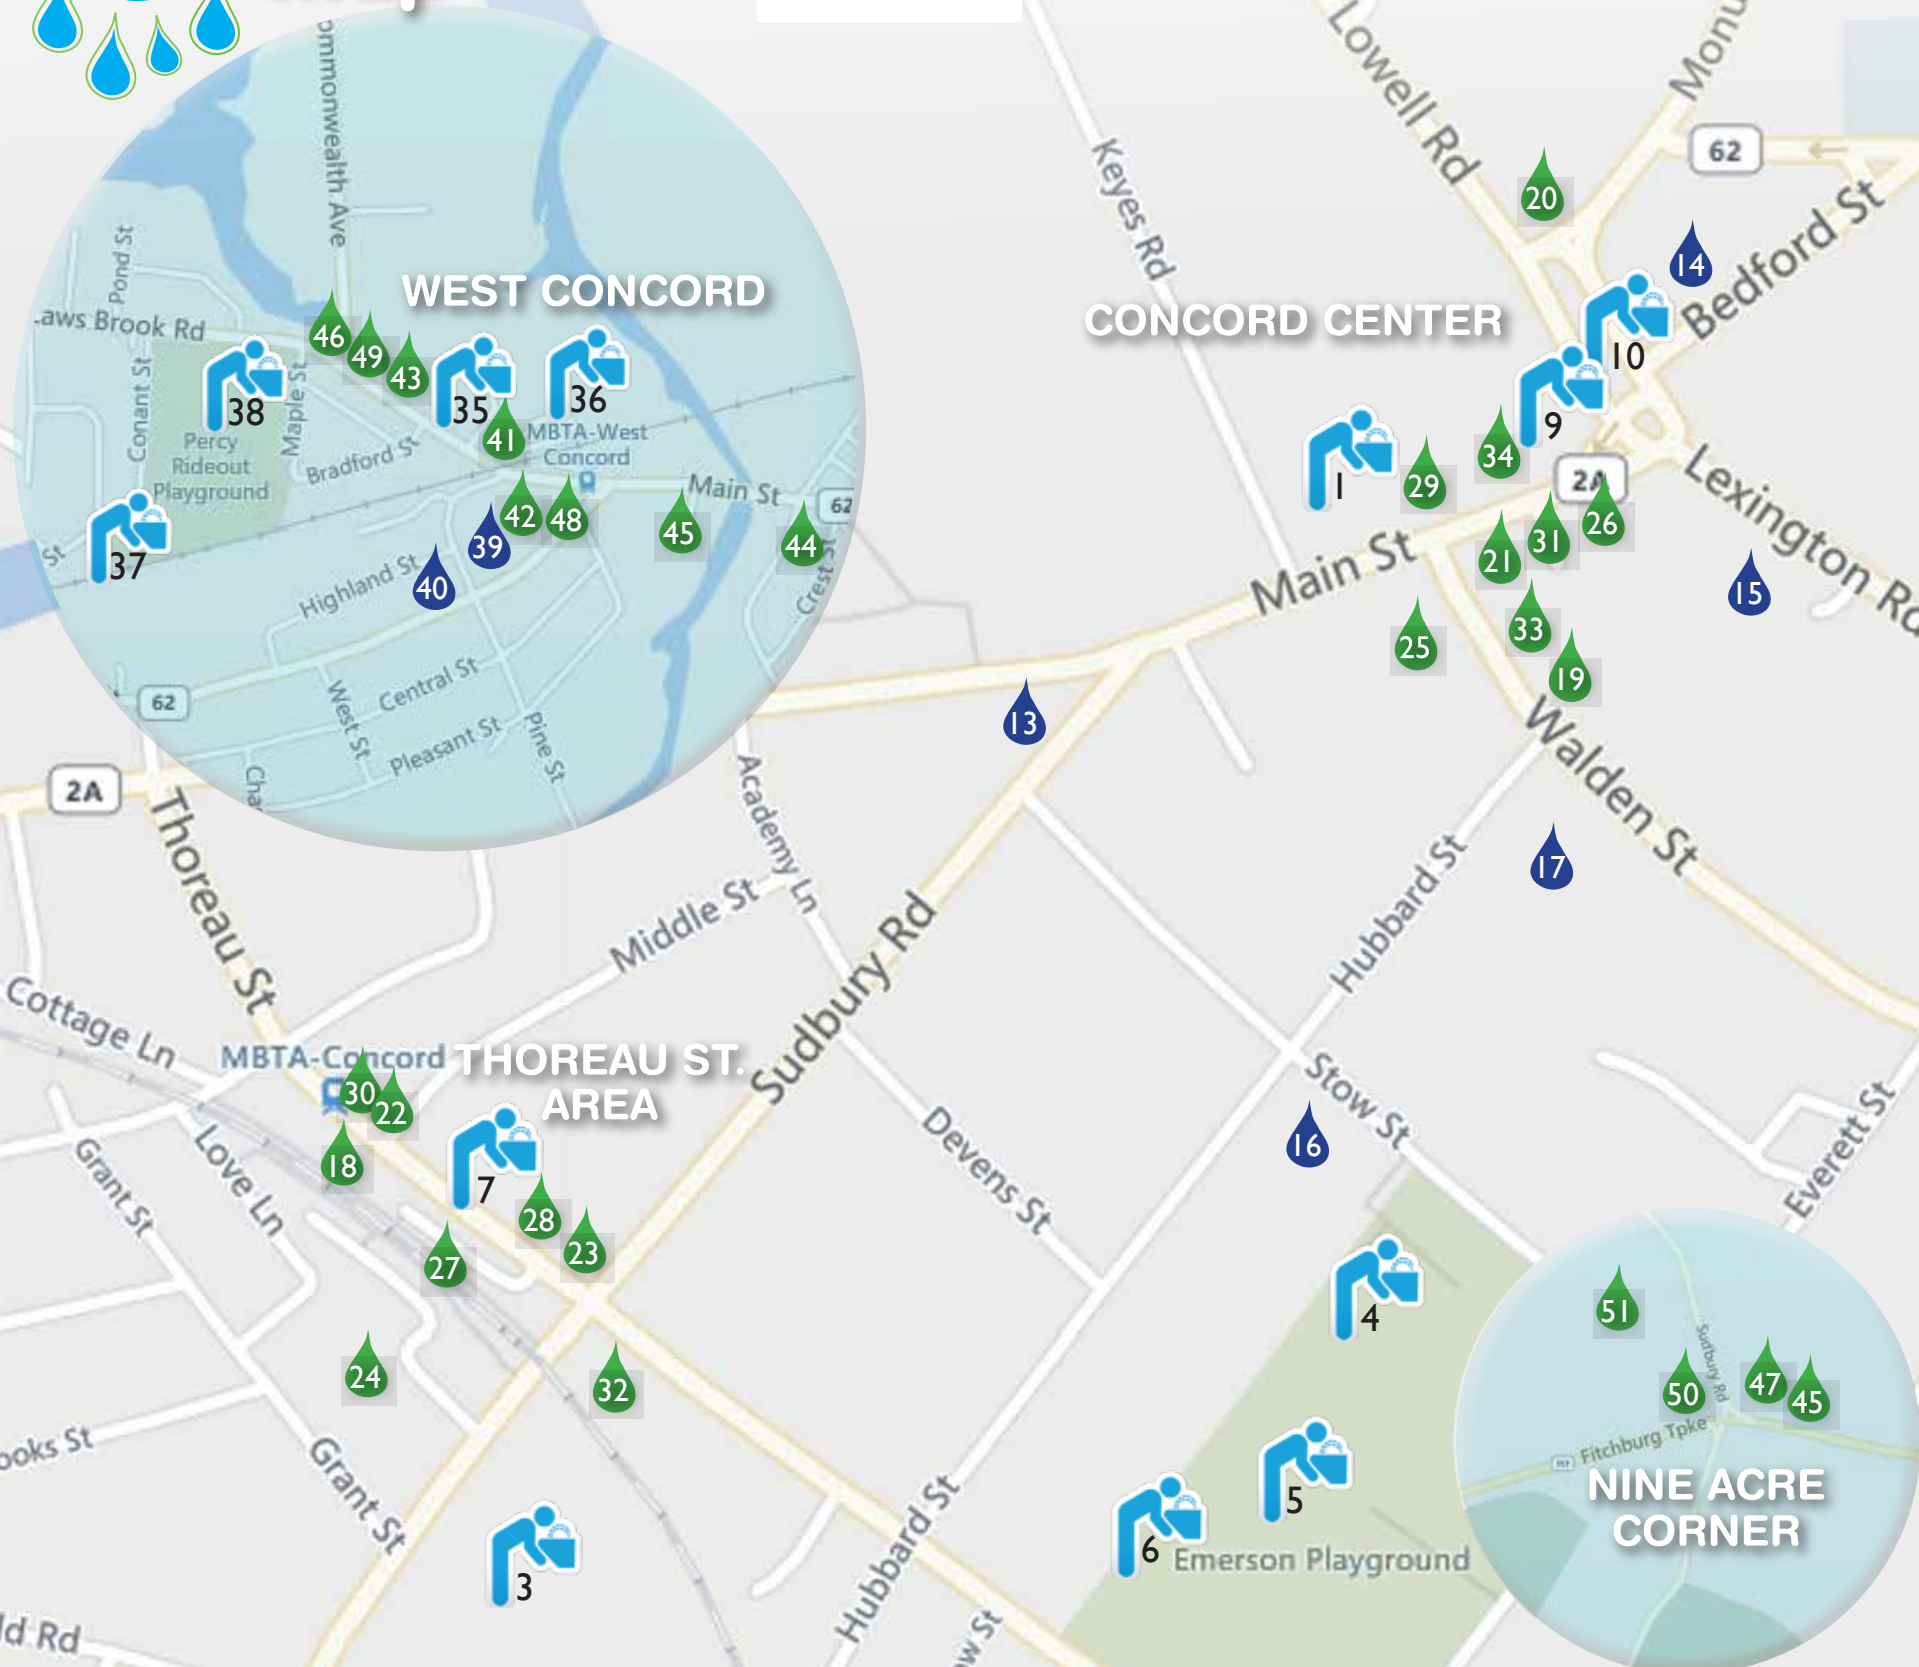

Water Map

View the full list of tap locations at concordontap.org

CONCORD/THOREAU ST. AREA

- OUTDOOR DRINKING FOUNTAINS**
1. Concord Visitor Center / Public Restrooms
 2. Concord Museum (not shown on map)
 3. Crosby's Market
 - 4-6. Emerson Playground
 7. Thoreau St. near Train Station
 8. Meriam's Corner (not shown on map)
 9. Milldam / Bell Park (proposed)
 10. Monument Square
 11. Old North Bridge (not shown on map)
 12. Walden Pond (not shown on map)

WEST CONCORD/NINE ACRE CORNER

- OUTDOOR DRINKING FOUNTAINS**
35. Mini Park
 36. Junction Park
 - 37-38. Rideout Playground

- INDOOR DRINKING FOUNTAINS**
39. Concord Council on Aging
 40. Fowler Branch Library

- PARTICIPATING BUSINESSES**
41. Club Car Cafe
 42. Concord Teacakes
 43. Debra's Natural Gourmet
 44. Dino's Kouzina & Pizzeria
 45. Dunkin'
 46. Nashoba Brook Bakery
 47. Nine Acre Farm Convenience
 48. Ninety Nine Restaurant
 49. Reasons to be Cheerful
 50. Rossini's Pizzeria & Restaurant
 51. Verrill Farm

CONCORD ON TAP is a program to increase access to Concord's tap water and to help our local businesses adapt and thrive. View the map for tap water locations and look for the Concord on Tap decal.

WE SUPPORT TAP WATER BECAUSE. . .